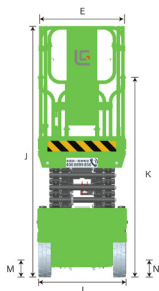

Working Height Max.	14 m (45'11") 9.5 m (31'2")
Overall Lift Capacity Max.	320 kg (705 lb)
Overall Width	1.19 m (3'10")
Overall Length	2.49 m (8'2")
Overall Weight	3,040 kg (6,702 lb)

LS1212E

Electric Scissor Lift E-Drive

LS1212E SPECIFICATIONS >>>

DIMENSIONS

A. Working Height Max. (Indoor/Outdoor)	14 / 9.5 m (45'11" / 31'2")
B. Platform Height Max. (Indoor/Outdoor)	12 / 7.5 m (39'4" / 24'7")
C. Platform Height (Stowed)	1.48 m (4'10")
D. Platform Length	2.28 m (7'6")
E. Platform Width	1.15 m (3'9")
F. Extension Deck (Roll Out)	0.9 m (2'11")
G. Overall Length	2.49 m (8'2")
H. Overall Length (Without Ladder)	2.29 m (7'6")
I. Overall Width	1.19 m (3'10")
J. Stowed Height (Rails Up)	2.63 m (8'8")
K. Stowed Height (Rails Down)	2.07 m (6'9")
L. Wheelbase	1.88 m (6'2")
M. Ground Clearance (Pothole Raised)	100 mm (4")
N. Ground Clearance (Pothole Deployed)	20 mm (0.8")

PRODUCTIVITY

Overall Lift Capacity Max.	320 kg (705 lb)
Extension Deck Capacity	120 kg (264 lb)
Platform Occupancy Max. (Indoor/Outdoor)	2 / 1
Drive Speed (Stowed)	2 km/h (1.2 mph)
Drive Speed (Raised)	0.4 km/h (0.2 mph)
Turning Radius (Inside/Outside)	0.24 / 2.39 m (9" / 7'10")
Lift/Lower Time	59 / 46 s
Gradeability	25 %
Tilt Sensor Activation	X 1.5° / Y 3°
Tire Size (Solid Non-marking)	381 x 127 mm (1'3" x 5")