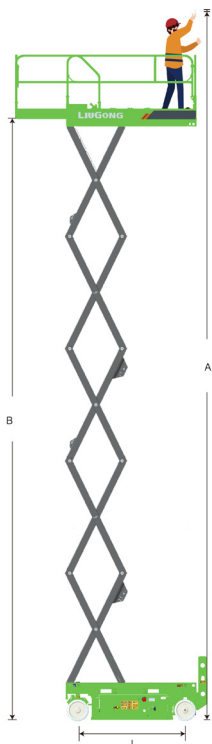

Working Height Max.	14 m (45'11") 9.5 m (31'2")
Overall Lift Capacity Max.	320 kg (705 lb)
Overall Width	1.19 m (3'10")
Overall Length	2.49 m (8'2")
Overall Weight	3,040 kg (6,702 lb)

LS1212E

Electric Scissor Lift E-Drive

LS1212E SPECIFICATIONS >>>

DIMENSIONS

A. Working Height Max. (Indoor/Outdoor)	14 / 9.5 m (45'11" / 31'2")
B. Platform Height Max. (Indoor/Outdoor)	12 / 7.5 m (39'4" / 24'7")
C. Platform Height (Stowed)	1.48 m (4'10")
D. Platform Length	2.28 m (7'6")
E. Platform Width	1.15 m (3'9")
F. Extension Deck (Roll Out)	0.9 m (2'11")
G. Overall Length	2.49 m (8'2")
H. Overall Length (Without Ladder)	2.29 m (7'6")
I. Overall Width	1.19 m (3'10")
J. Stowed Height (Rails Up)	2.63 m (8'8")
K. Stowed Height (Rails Down)	2.07 m (6'9")
L. Wheelbase	1.88 m (6'2")
M. Ground Clearance (Pothole Raised)	100 mm (4")
N. Ground Clearance (Pothole Deployed)	20 mm (0.8")

PRODUCTIVITY

Overall Lift Capacity Max.	320 kg (705 lb)
Extension Deck Capacity	120 kg (264 lb)
Platform Occupancy Max. (Indoor/Outdoor)	2 / 1
Drive Speed (Stowed)	2 km/h (1.2 mph)
Drive Speed (Raised)	0.4 km/h (0.2 mph)
Turning Radius (Inside/Outside)	0.24 / 2.39 m (9" / 7'10")
Lift/Lower Time	59 / 46 s
Gradeability	25 %
Tilt Sensor Activation	X 1.5° / Y 3°
Tire Size (Solid Non-marking)	381 x 127 mm (1'3" x 5")