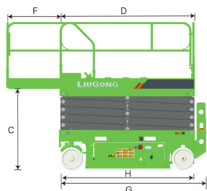

Working Height Max.	14 m (45'11") 9.5 m (31'2")
Overall Lift Capacity Max.	320 kg (705 lb)
Overall Width	1.19 m (3'10")
Overall Length	2.49 m (8'2")
Overall Weight	3,040 kg (6,702 lb)

LS1212E

Electric Scissor Lift E-Drive

LS1212E SPECIFICATIONS >>>

DIMENSIONS

A. Working Height Max. (Indoor/Outdoor)	14 / 9.5 m (45'11" / 31'2")
B. Platform Height Max. (Indoor/Outdoor)	12 / 7.5 m (39'4" / 24'7")
C. Platform Height (Stowed)	1.48 m (4'10")
D. Platform Length	2.28 m (7'6")
E. Platform Width	1.15 m (3'9")
F. Extension Deck (Roll Out)	0.9 m (2'11")
G. Overall Length	2.49 m (8'2")
H. Overall Length (Without Ladder)	2.29 m (7'6")
I. Overall Width	1.19 m (3'10")
J. Stowed Height (Rails Up)	2.63 m (8'8")
K. Stowed Height (Rails Down)	2.07 m (6'9")
L. Wheelbase	1.88 m (6'2")
M. Ground Clearance (Pothole Raised)	100 mm (4")
N. Ground Clearance (Pothole Deployed)	20 mm (0.8")

PRODUCTIVITY

Overall Lift Capacity Max.	320 kg (705 lb)
Extension Deck Capacity	120 kg (264 lb)
Platform Occupancy Max. (Indoor/Outdoor)	2 / 1
Drive Speed (Stowed)	2 km/h (1.2 mph)
Drive Speed (Raised)	0.4 km/h (0.2 mph)
Turning Radius (Inside/Outside)	0.24 / 2.39 m (9" / 7'10")
Lift/Lower Time	59 / 46 s
Gradeability	25 %
Tilt Sensor Activation	X 1.5° / Y 3°
Tire Size (Solid Non-marking)	381 x 127 mm (1'3" x 5")